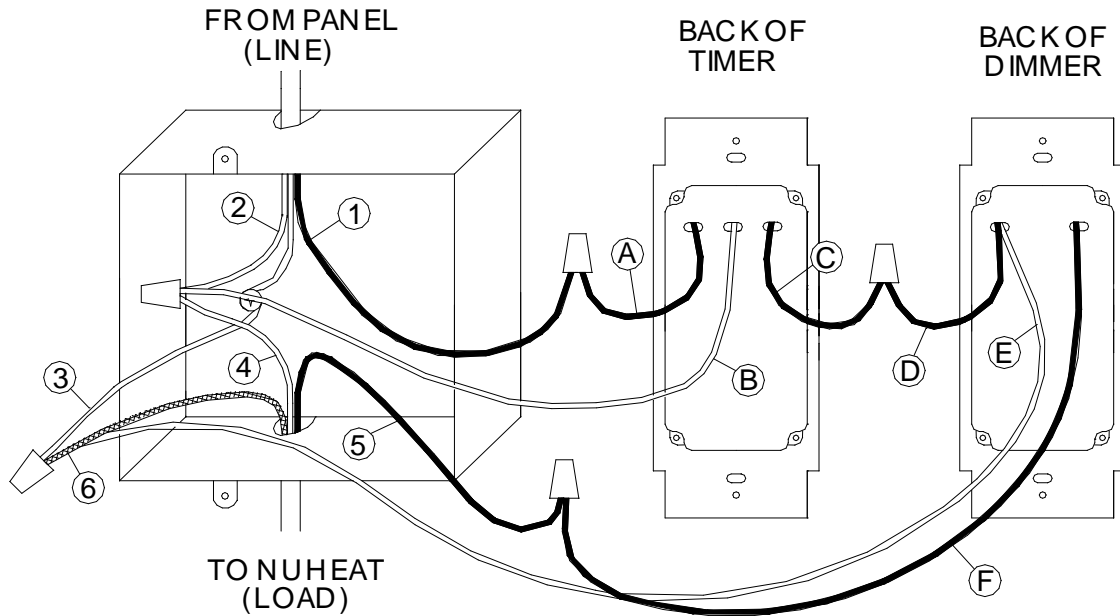

NUHEAT™

NUHEAT™ 7-day Programmable Timer & Dimmer Combo

This combination of controls allows Nuheat to be programmed for specific times of the day as well as maximizing comfort and energy savings.

- 1- LINE BLACK (HOT)
- 2- LINE WHITE (NEUTRAL)
- 3- BARE COPPER (GROUND)
- 4- LOAD WHITE (NEUTRAL)
- 5- LOAD BLACK (HOT)
- 6- METALLIC BRAID (NUHEAT GROUND)
- A- LINE BLACK (HOT) FROM TIMER
- B- WHITE (NEUTRAL) FROM TIMER
- C- LOAD BLUE (HOT) FROM TIMER
- D- LOAD BLACK (HOT) FROM DIMMER
- E- GREEN (GROUND) FROM DIMMER
- F- BLACK (HOT) FROM DIMMER