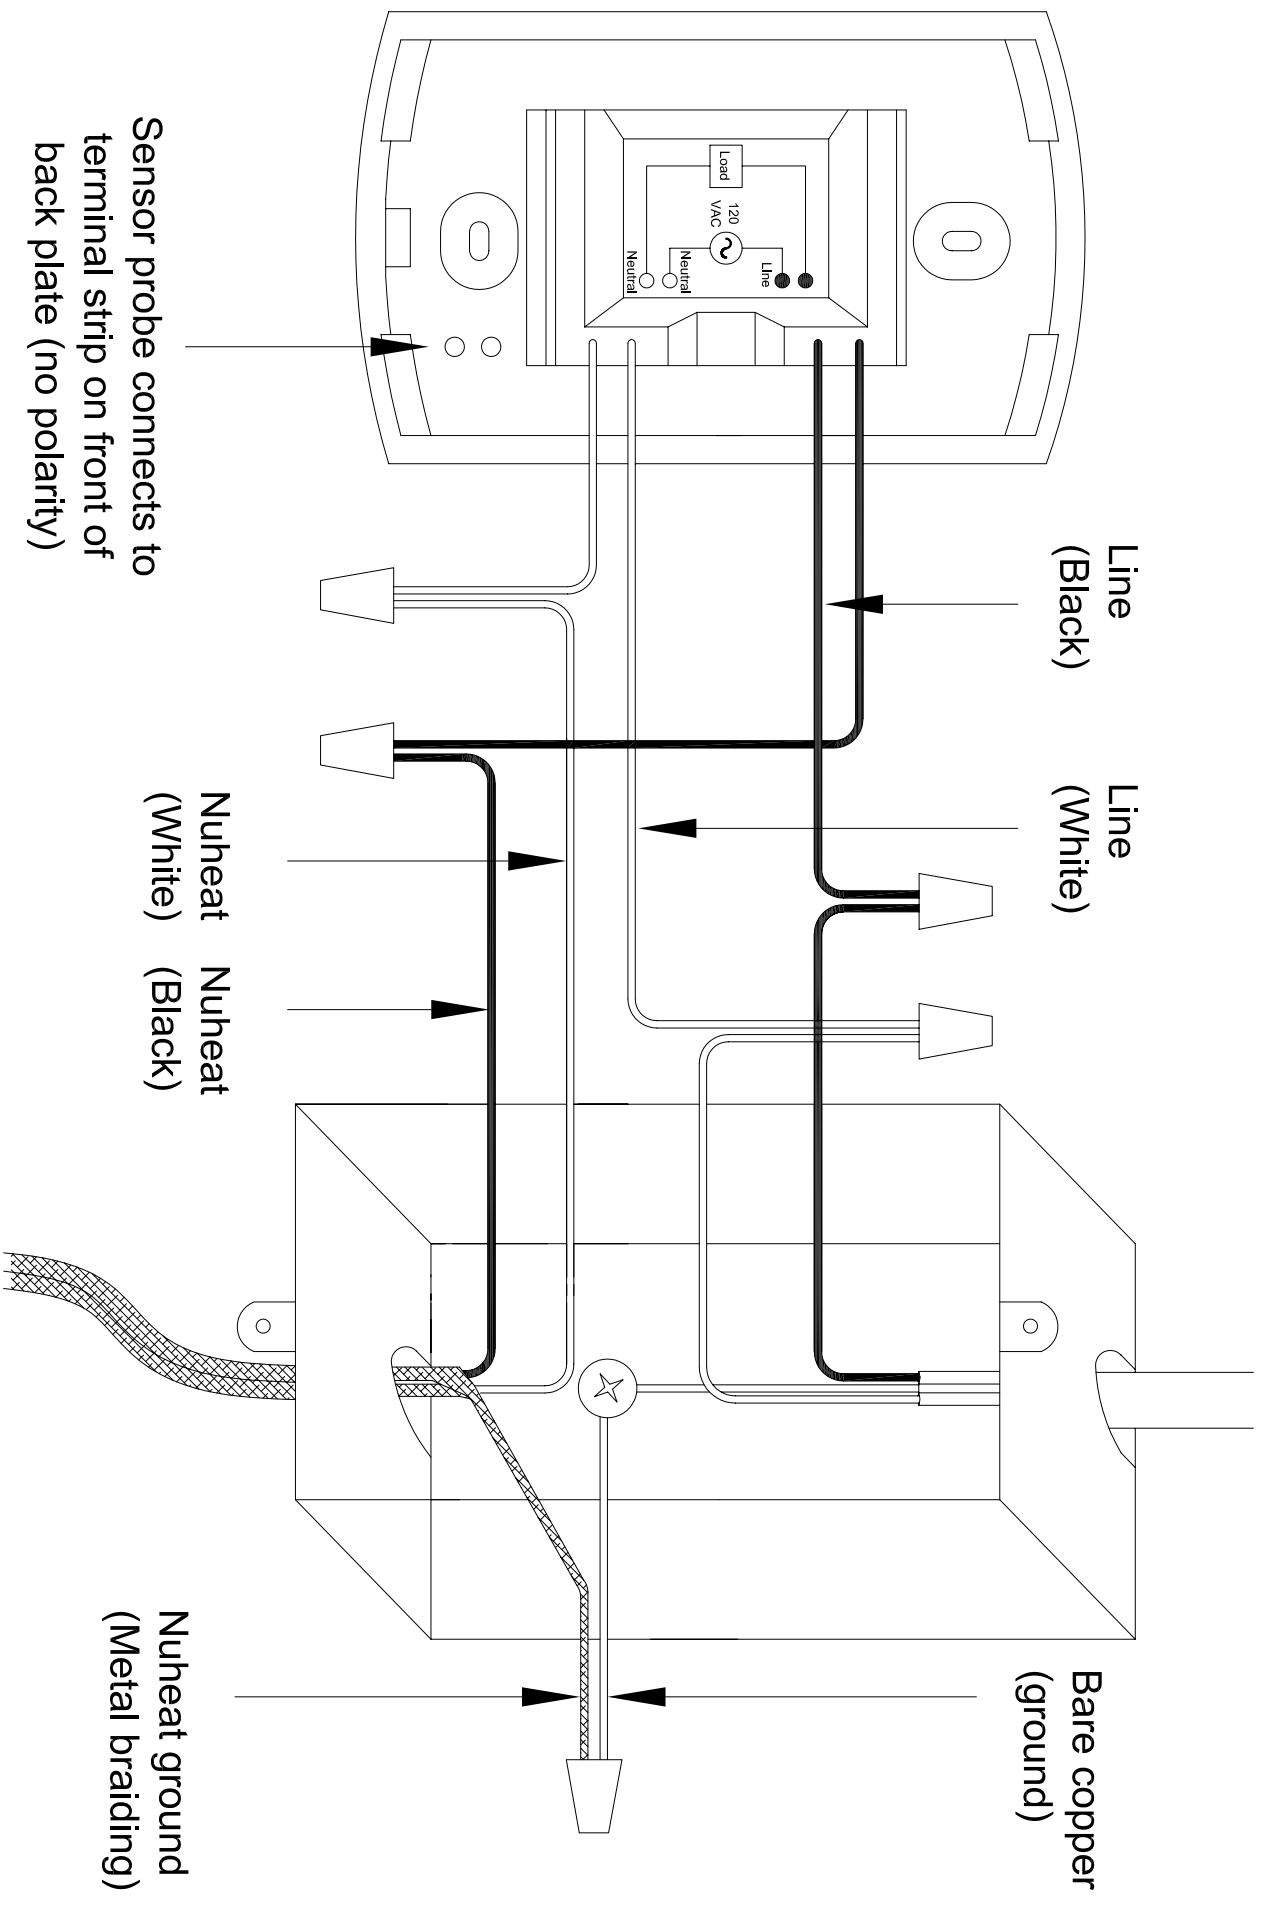

Tile & Stone Floor Heating Regulator

MatComfort NG6110 - 110V

Line from panel

NUHEAT INDUSTRIES LTD. ASSUMES NO RESPONSIBILITY FOR FIELD WIRING. PLEASE CONSULT A CERTIFIED ELECTRICIAN FOR FURTHER INSTRUCTION IF NEEDED. WIRING MUST BE IN ACCORDANCE WITH NATIONAL AND LOCAL ELECTRICAL CODES. WIRING METHODS MAY DIFFER FOR EACH CONTROL. PLEASE CONSULT MANUFACTURER'S INSTRUCTIONS FOR ACTUAL SPECIFICATIONS.

15.0 Amp maximum per thermostat
(without use of relay switch)